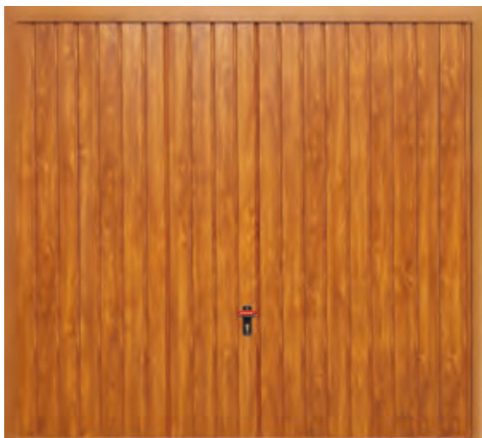

Standard Rib Vertical - Golden Oak