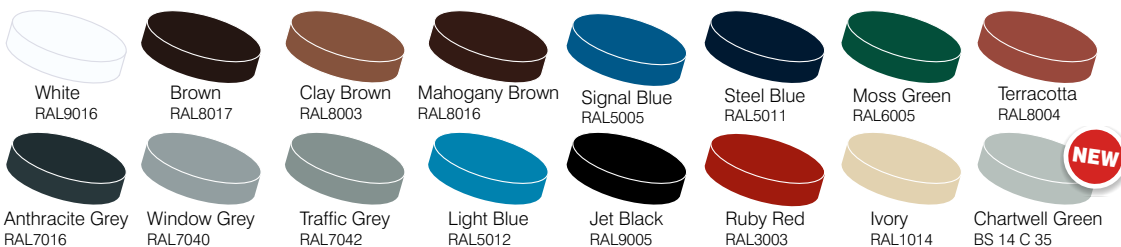

Colour Options

Aside from the ever popular white, doors are also available in the classic low gloss solid colours shown.

Every door is factory finished for excellent corrosion resistance.

Side Hinged garage doors - Steel Styles

Colour Options

- 
White
RAL9016
- 
Brown
RAL8017
- 
Clay Brown
RAL8003
- 
Anthracite Grey
RAL7016
- 
Window Grey
RAL7040
- 
Traffic Grey
RAL7042
- 
Signal Blue
RAL5005
- 
Steel Blue
RAL5011
- 
Moss Green
RAL6005
- 
Jet Black
RAL9005
- 
Ruby Red
RAL3003
- 
Ivory
RAL1014
- 
Mahogany Brown
RAL8016
- 
Light Blue
RAL5012
- 
Terracotta
RAL8004
- 
Chartwell Green
BS 14 C 35