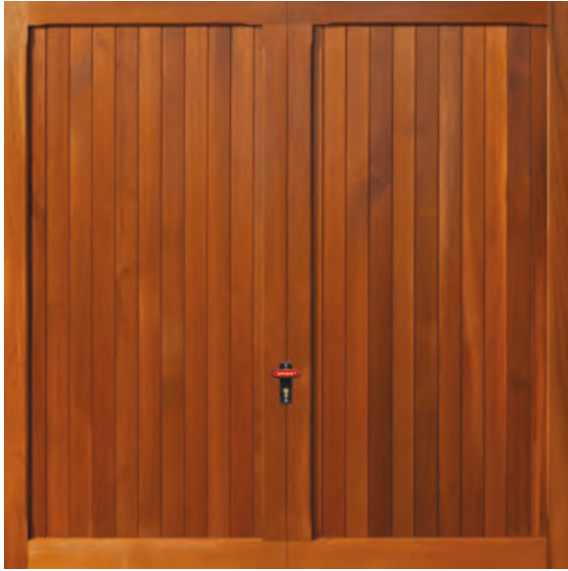

Bamburgh (shown in Light Oak)

Cedar boards and mouldings

Fairbourne (shown in Light Oak)

Cedar faced ply and cedar mouldings

Highclere (shown in Light Oak)

Cedar boards and mouldings

Meriden (shown in Basecoat)

Tongue & groove cedar boards

Colour Options

Light Oak

Chestnut

Walnut

Antique Oak

Mahogany

Ebony