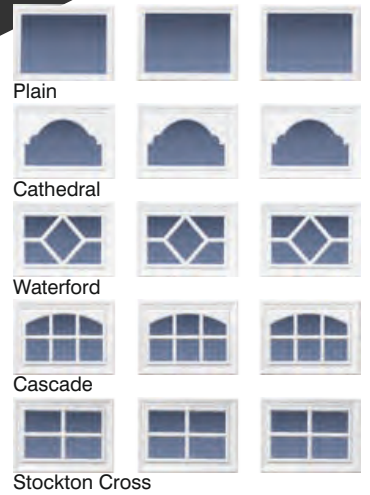

Colour Options

Aside from the ever popular white, doors are also available in the classic low gloss solid colours shown.

Every door is factory finished for excellent corrosion resistance.

Side Hinged garage doors - Steel Styles

We've added new styles to our range, why not let the light in with our glazed doors? Window designs are all supplied with Pilkington K stippled safety glass with a choice of decorative inserts.

Vertical Medium Rib

Traditional side hinged doors are easy to operate and so simple. All our up and over styles are also available in side hinged configurations and also with matching personnel side entrance doors.

Steel Side hinged garage doors available 50:50 up to 10'0" wide.