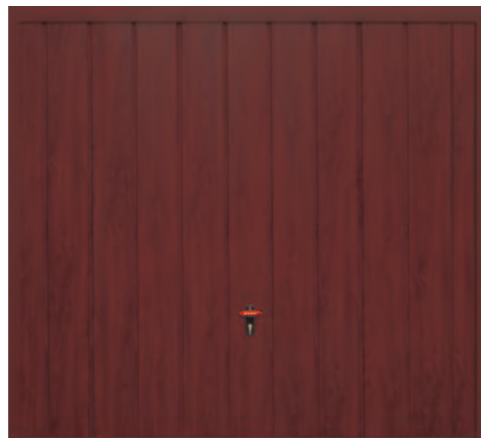

Standard Rib Vertical - Golden Oak

Medium Rib Vertical - Rosewood

All Birkdale Garage Doors are CE marked and comply fully with current safety legislation. Canopy doors feature an anti-drop device in the unlikely event that a lifting cable should fail.