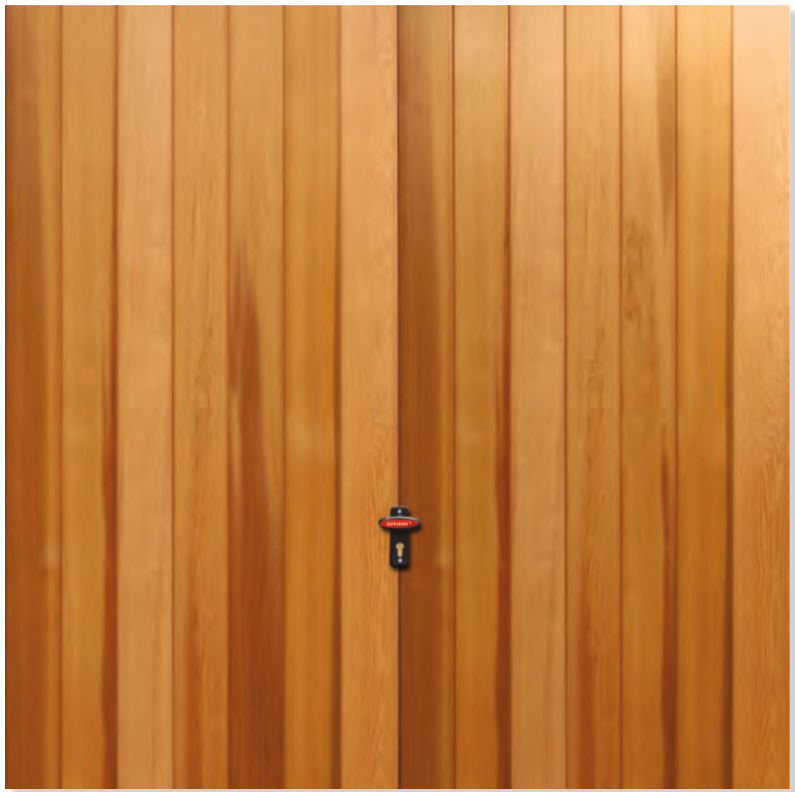

Decal Vertical Square Porthole

Decal Vertical Diamond Porthole

Decal Vertical Exclamation Porthole

Up and Over garage doors - Timber Styles

Stratford (shown basecoated)

If you'd like to create your own design, we offer an open chassis into which you can fit your own panels up to a maximum weight of 7.5 kilograms per square metre.

The natural beauty of timber shines through on our range of up and over doors. Benefiting from the same excellent opening mechanism, locking and strong steel chassis, these doors add a classic touch to any home.