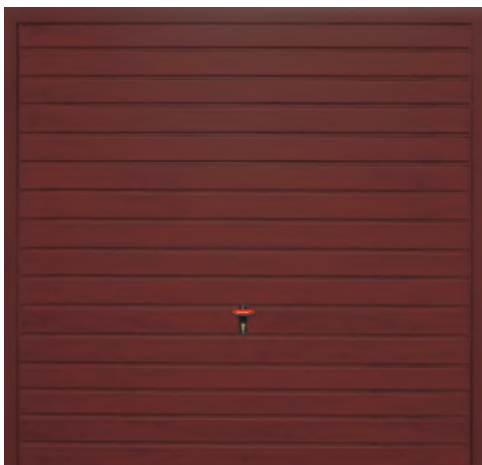

Golden Oak or Rosewood finishes in standard or medium rib designs add a real element of design to your home.

Standard Rib Horizontal - Rosewood