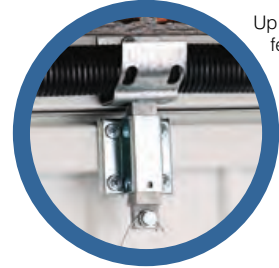

Up and over doors feature simple but effective cable operated latches that are engaged and disengaged with the locking handle.